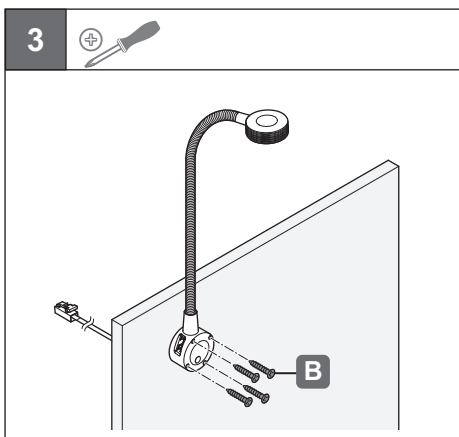

5

i

!

> 17 W

833.74.090

833.74.091

=

~

Loox

12 V

732.28.360

HDE0 4/2015