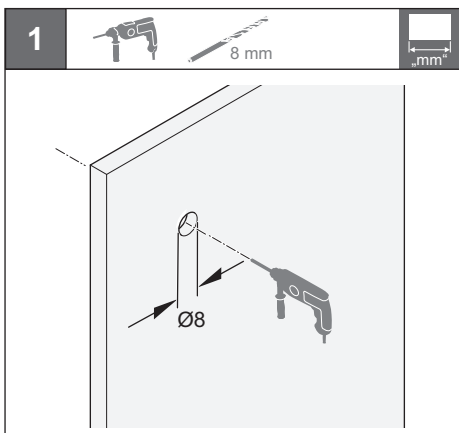

5

i

!

> 17 W

833.74.090

833.74.091

=

~

Loox

12 V

732.28.360

HDE0 4/2015