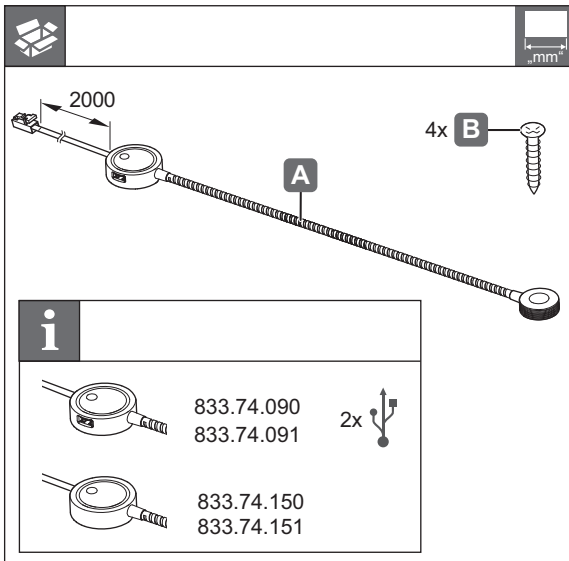

LED 2034
LED 2035

833.74.090 833.74.150
833.74.091 833.74.151

732.28.360

12 V System		K	W	T _A	mm	mm	=	
833.74.090		4000 K	≤ 17 W	-20 °C – +35 °C -4 °F – +95 °F	450 x 50 x 15.5	460 x 60 x 25.5	Loox 12 V	2x 1 A 2x 5 V
833.74.091								
833.74.150			1.5 W					
833.74.151								

HDE0 4/2015

5

i

!

> 17 W

833.74.090

833.74.091

=

~

Loox

12 V

732.28.360

HDE0 4/2015