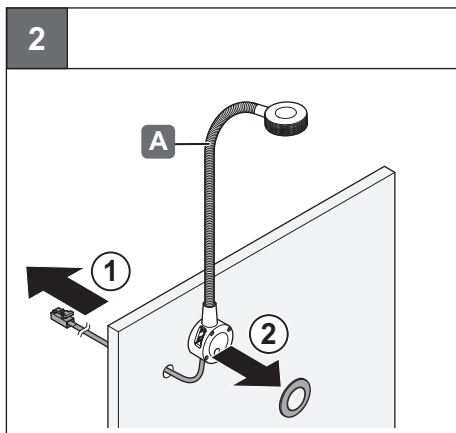

5

i

!

> 17 W

833.74.090

833.74.091

=

~

Loox

12 V

732.28.360

HDE0 4/2015