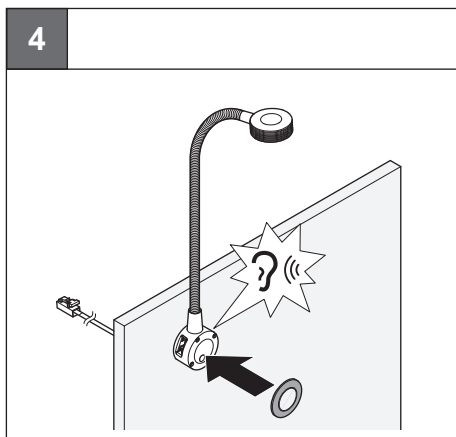

5

i

!

> 17 W

833.74.090

833.74.091

=

~

Loox

12 V

732.28.360

HDE0 4/2015